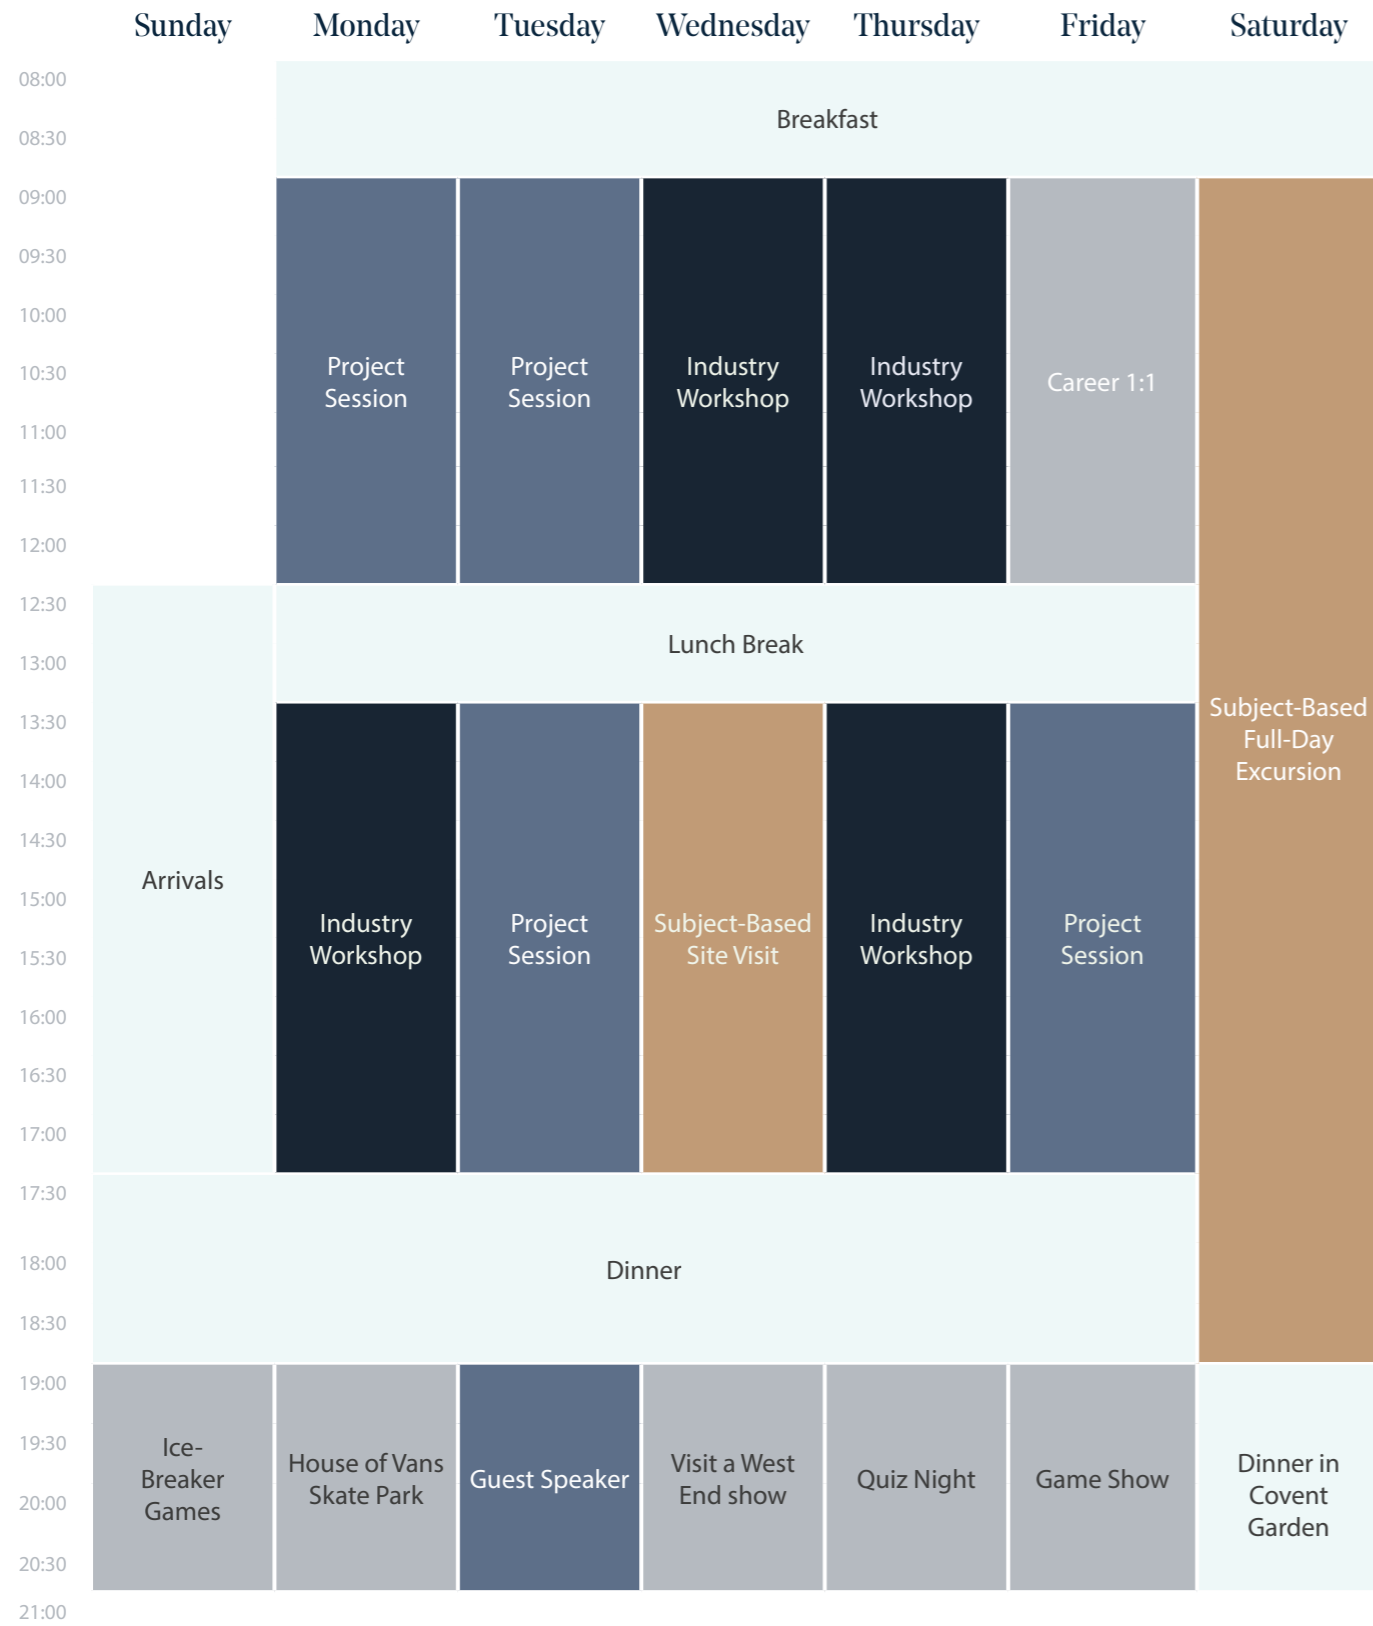

Career Insights

SAMPLE TIMETABLE (WEEK ONE)

SAMPLE TIMETABLE (WEEK TWO)